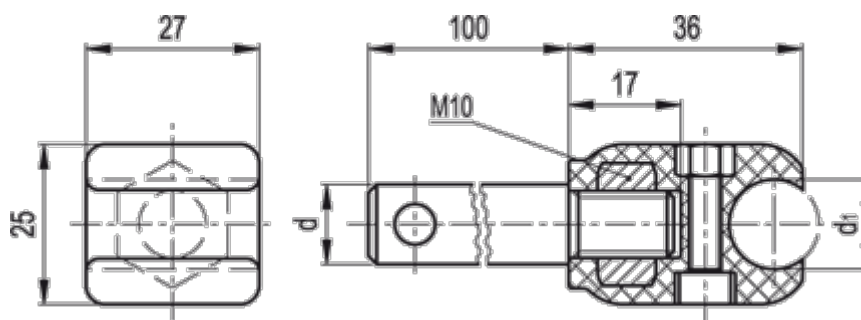

Data Sheet

Article number: 2310419808
Description: E+G Guide rail clamp
MPG-C-S-P16-12

Measures

d = 16

d1 = 12

Weight (g) = 196